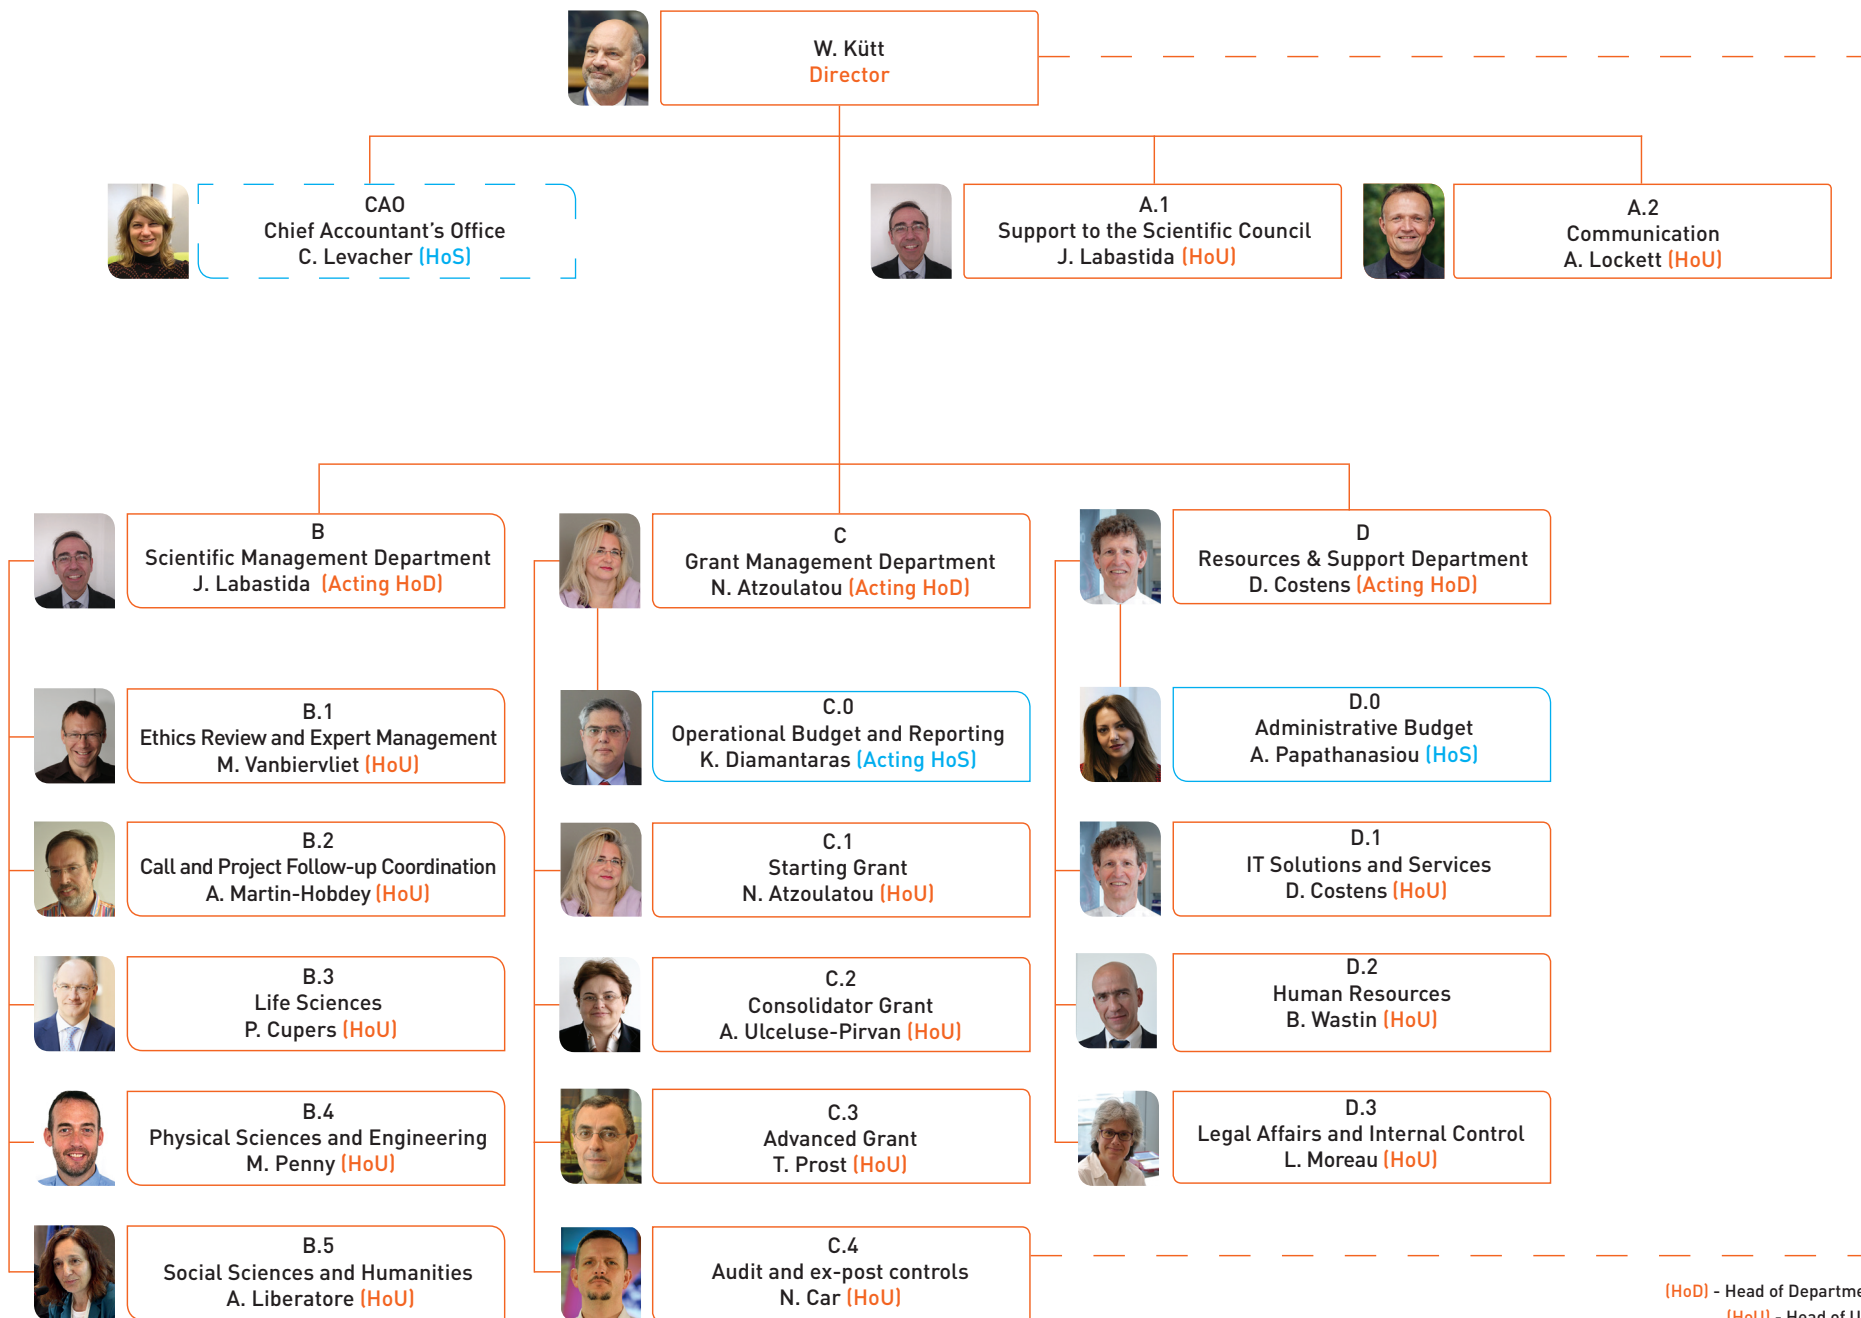

European Research Council
Executive Agency
Established by the European Commission

Organigramme

(HoD) - Head of Department
(HoU) - Head of Unit
(HoS) - Head of Sector