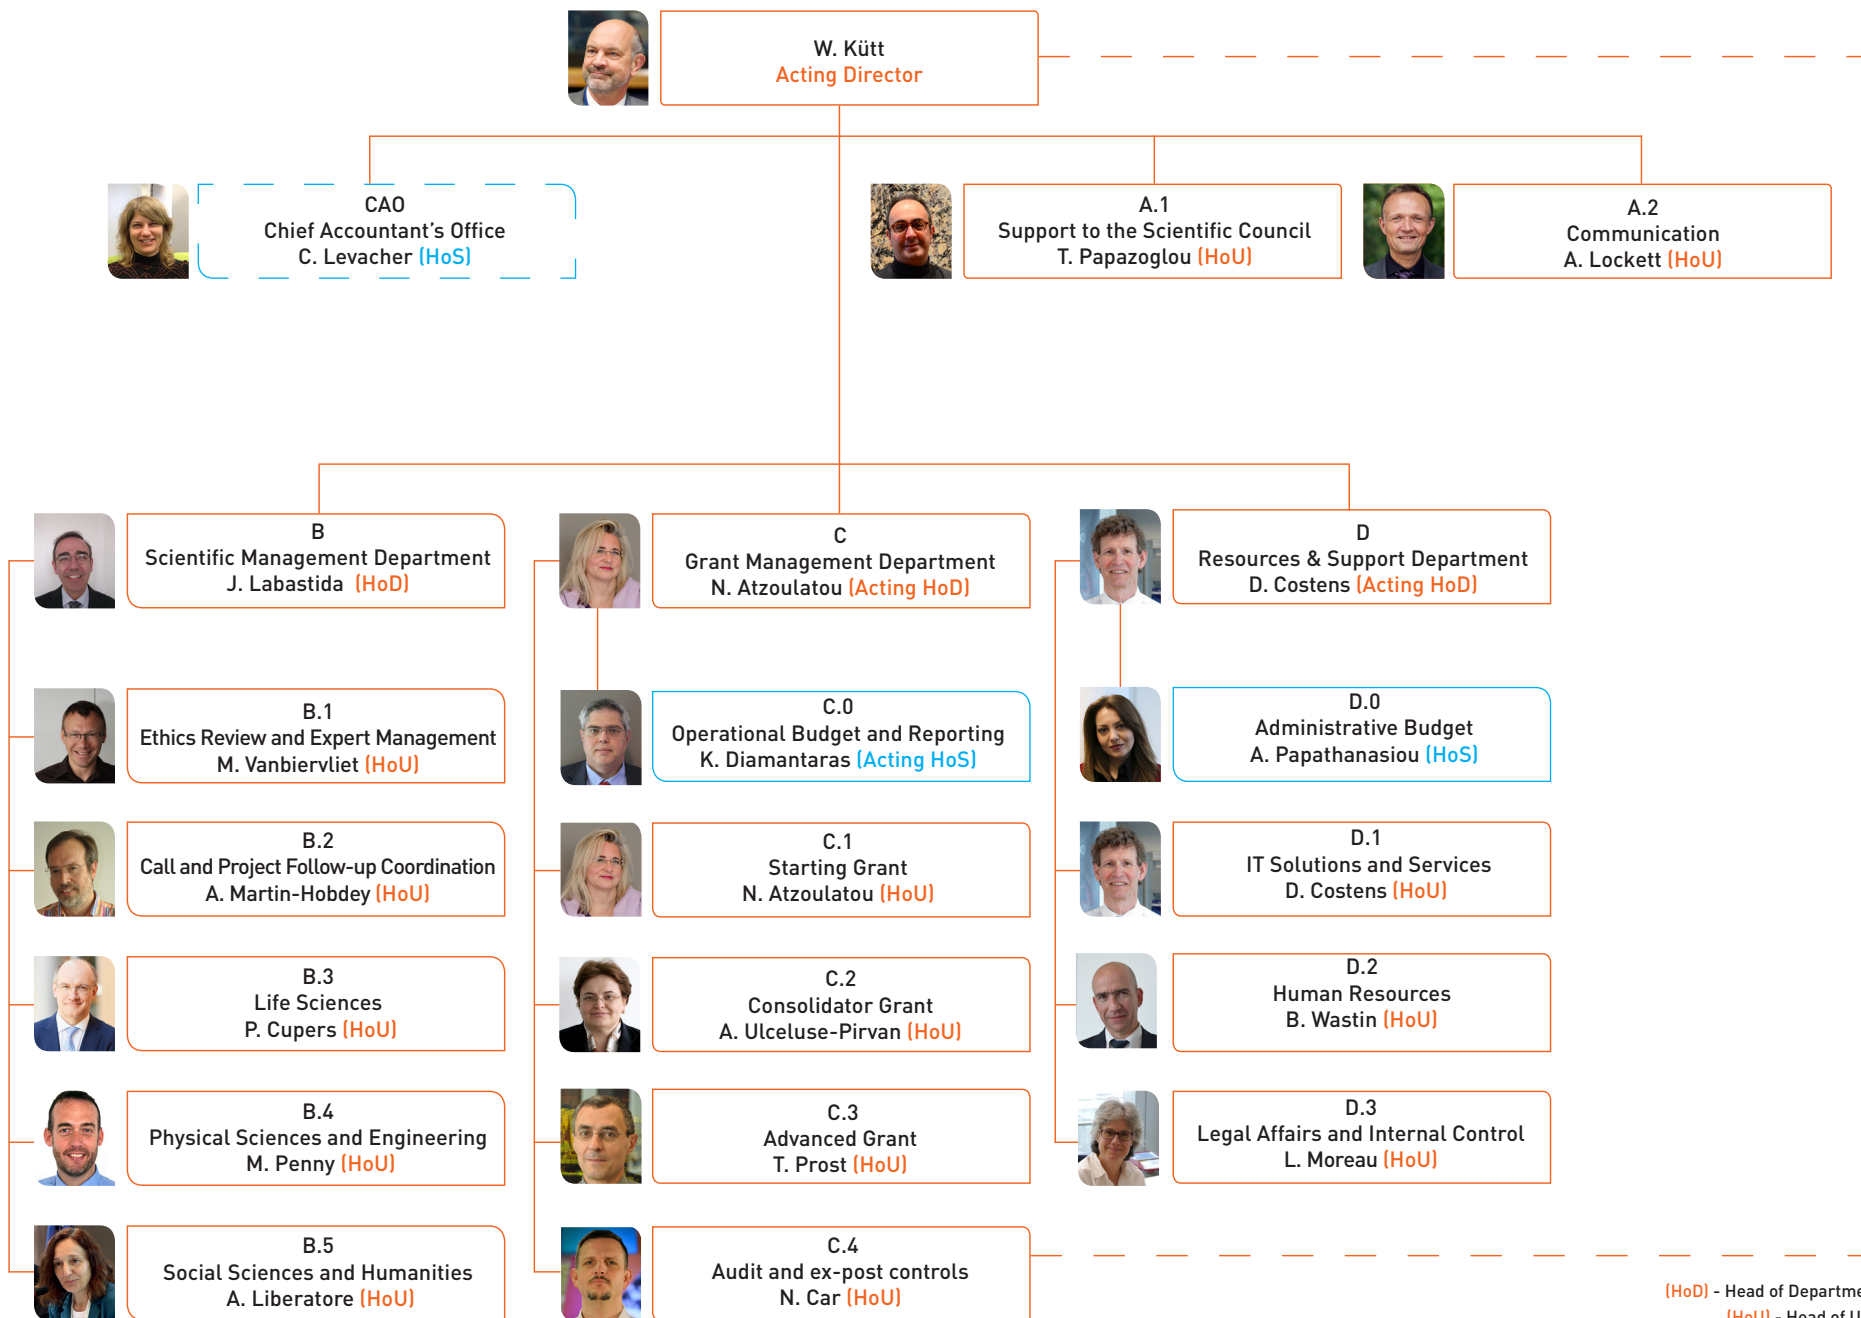

European Research Council
Executive Agency
Established by the European Commission

Organigramme

(HoD) - Head of Department
(HoU) - Head of Unit
(HoS) - Head of Sector